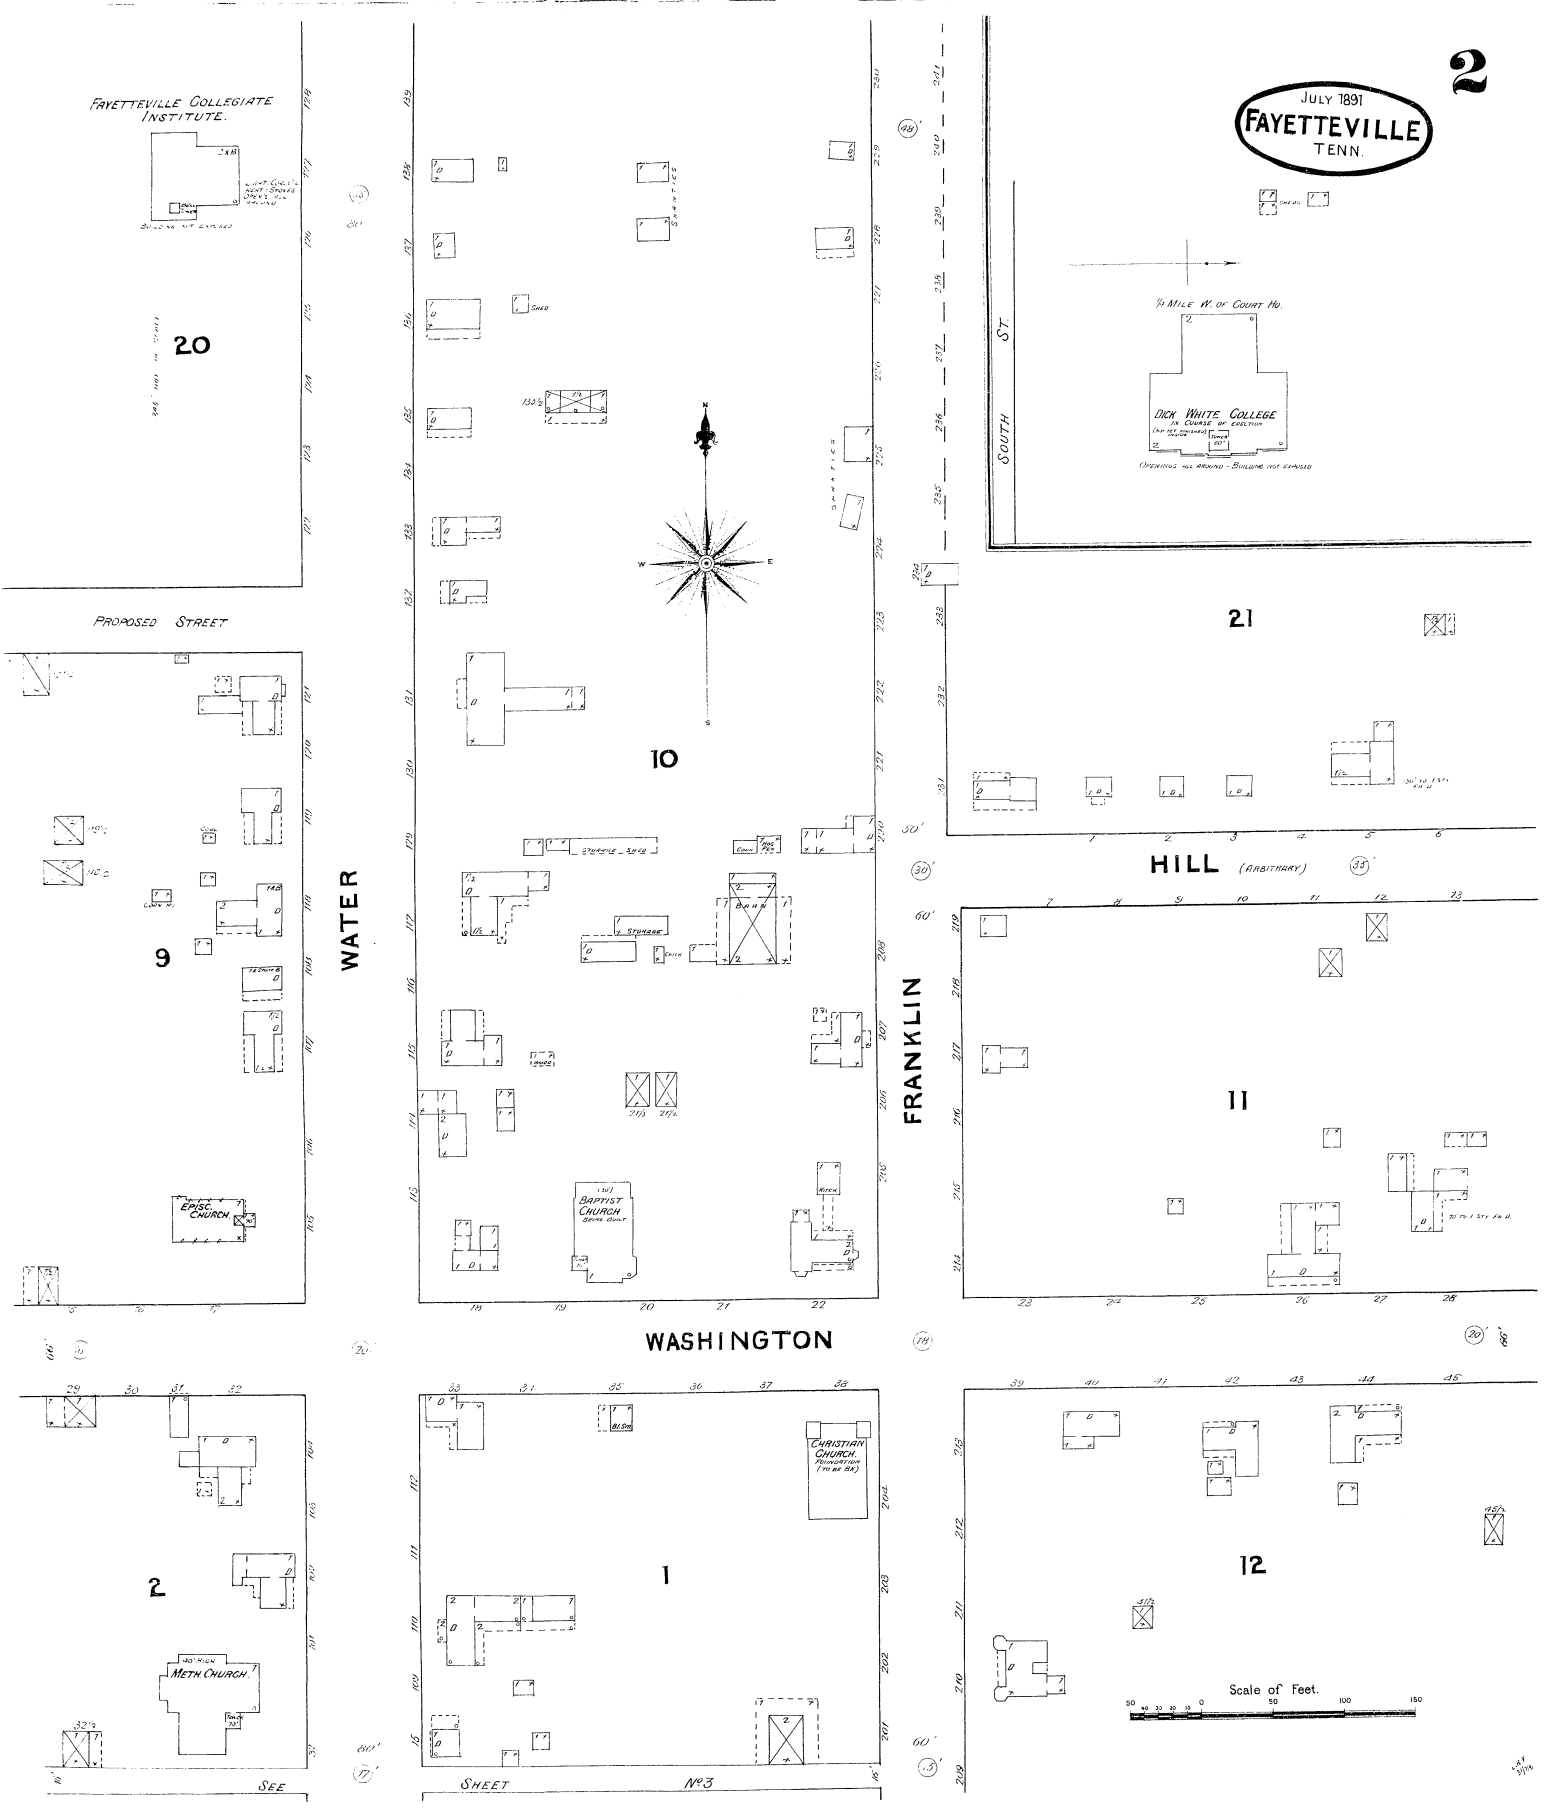

JULY 1891
FAYETTEVILLE
TENN.

1/4 MILE W. OF COURT H. Q.

CHURCHES AND BUILDINGS NOT ERASED

SOUTH ST.

21

HILL (ARBITRARY)

11

10

FRANKLIN

WASHINGTON

1

12

WATER

FAYETTEVILLE COLLEGIATE INSTITUTE.

20

PROPOSED STREET

9

EPISCOPAL CHURCH

BAPTIST CHURCH
SOUTH ST.

CHRISTIAN CHURCH
FRANKLIN ST.

2

METH. CHURCH

SHEET No. 3

SEE